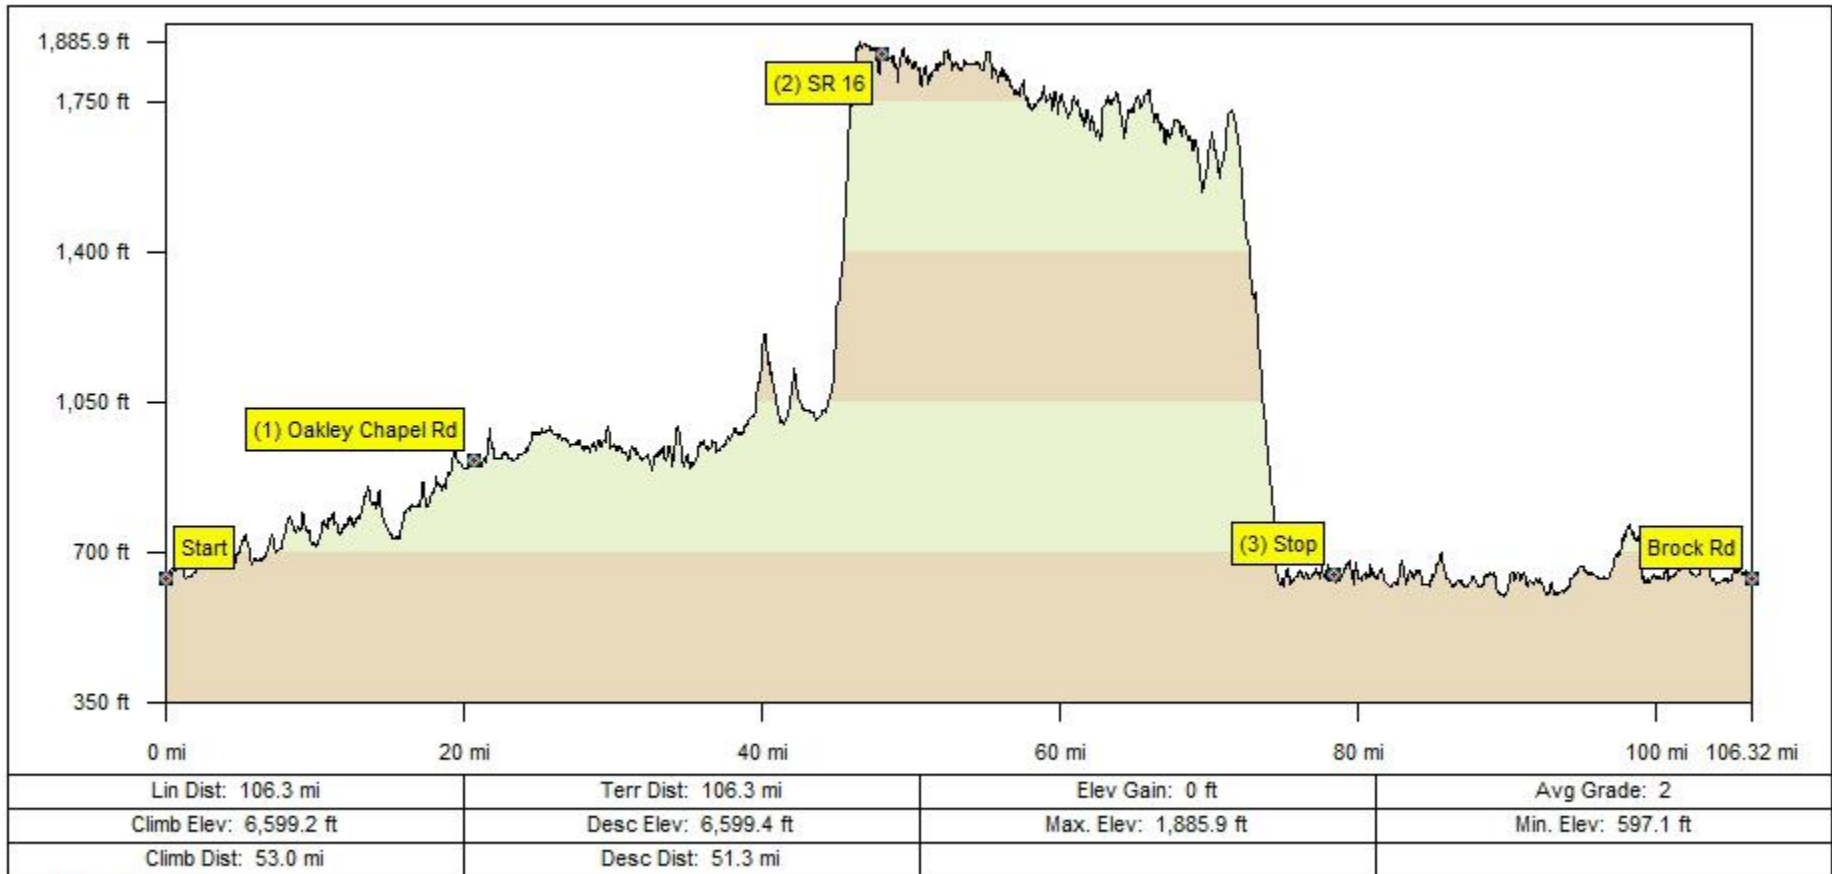

2010 SCCC All-You-Can-Eat Century 106 Mile Route Profile

DeLorme Topo USA® 7.0

Data use subject to license.

© DeLorme. DeLorme Topo USA® 7.0.

www.delorme.com