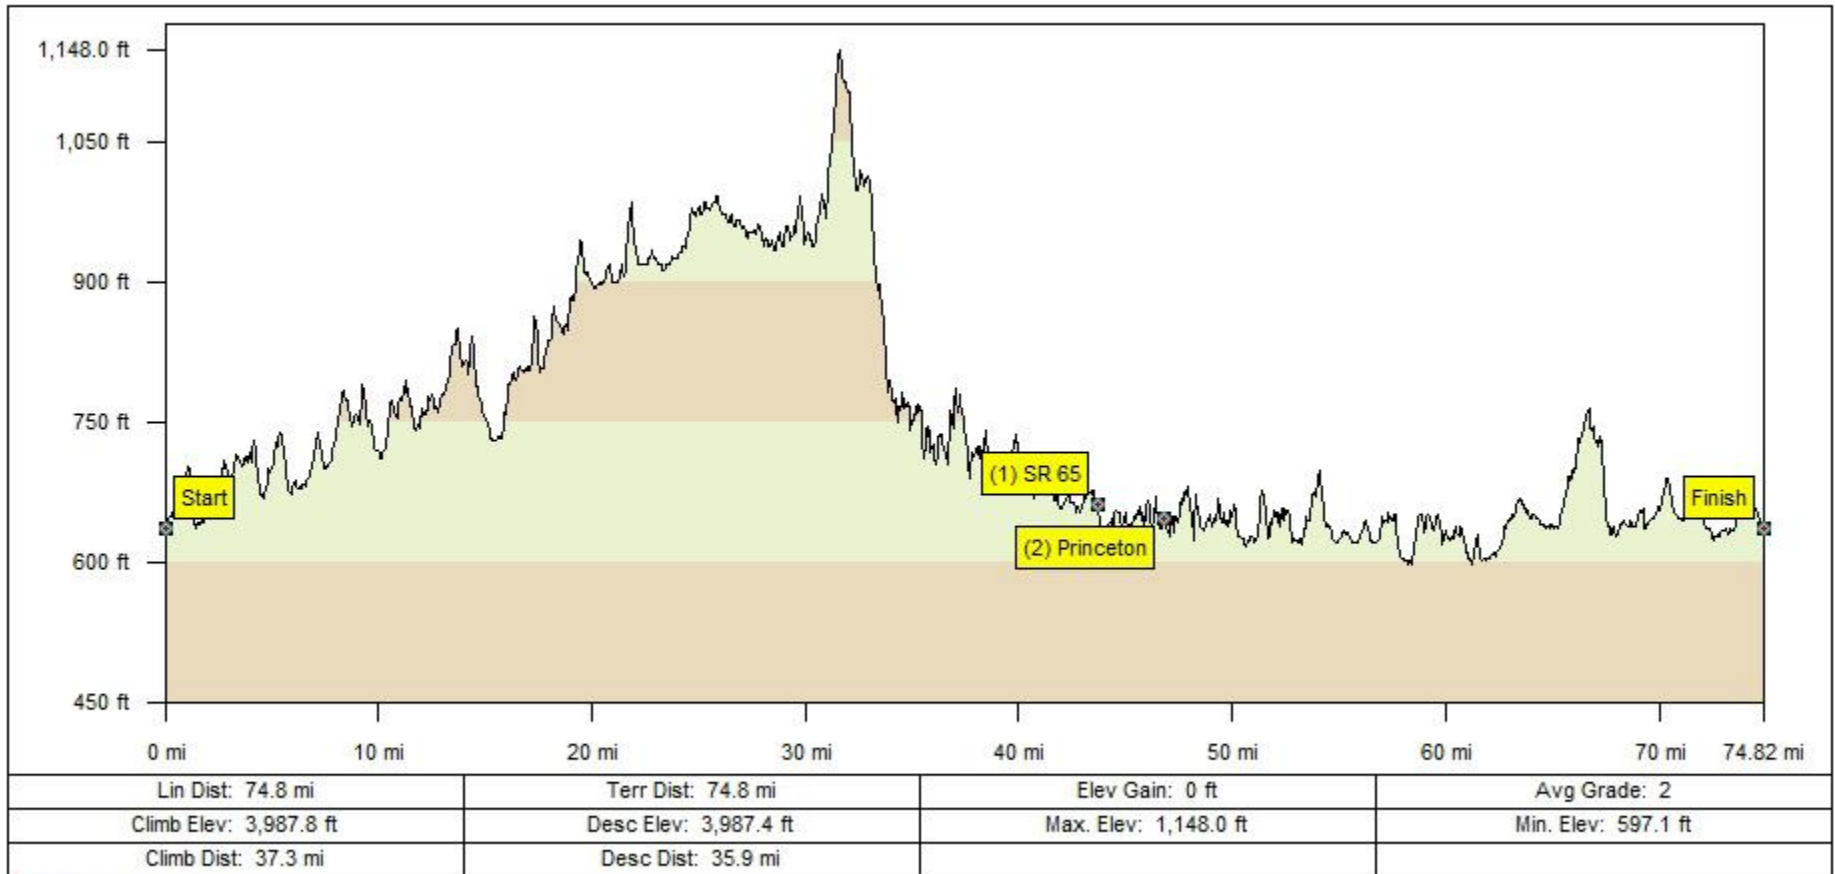

2010 SCCC All-You-Can-Eat Century 74 Mile Route Profile

DeLorme Topo USA® 7.0

Data use subject to license.

© DeLorme. DeLorme Topo USA® 7.0.

www.delorme.com